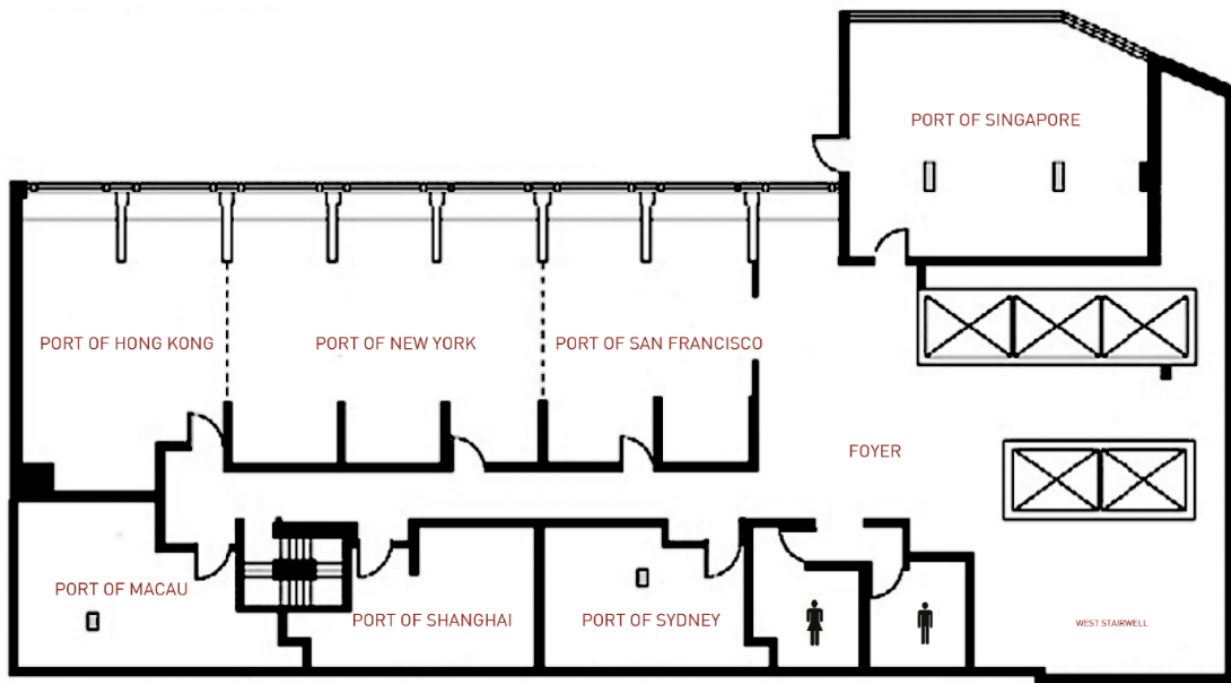

PINNACLE HOTEL
HARBOURFRONT

PORT ROOMS

3RD LEVEL

3RD LEVEL	DIMENSIONS	SQ. FEET	THEATRE	SCHOOL ROOM	HOLLOW SQUARE	U-SHAPE	BOARD ROOM	RECEPTION	BANQUET
PORTS OF THE WORLD	28 x 86 x 8	2408	186	110	70	70	60	185	140
PORT OF SAN FRAN.	24 x 28 x 8	672	44	28	20	18	16	40	50
PORT OF NEW YORK	28 x 37 x 8	1036	74	40	30	28	26	80	60
PORT OF HONG KONG	38 x 25 x 8	700	50	28	20	20	18	54	40
PORTS OF SF & NY	28 x 61 x 8	1708	120	70	50	30	50	110	100
PORTS OF HK & NY	28 x 62 x 8	1736	120	70	50	50	50	110	100
PORT OF SINGAPORE	31 x 33 x 8	1040	60	40	34	28	26	86	60
PORT OF MACAU	23 x 22 x 8	506	25	-	-	-	16	20	30
PORT OF SHANGHAI	20 x 21 x 8	420	38	-	-	-	16	38	30
PORT OF SYDNEY	20 x 21 x 8	420	32	-	-	-	12	32	20