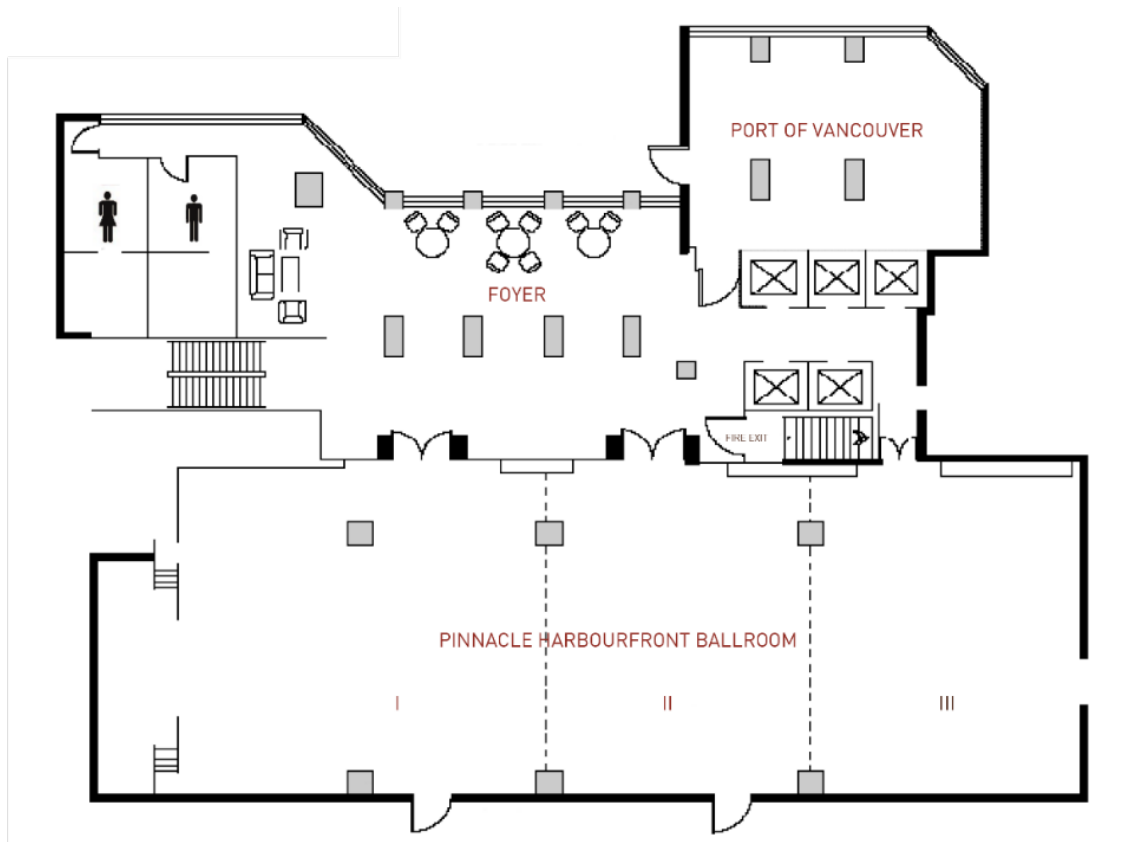

# BALLROOM

HARBOURFRONT LEVEL

SECOND LEVEL	DIMENSIONS	SQ. FEET	THEATRE	SCHOOL ROOM	HOLLOW SQUARE	U-SHAPE	BOARD ROOM	RECEPTION	BANQUET
HARBOURFRONT	55 x 144 x 14	7920	720	400	-	-	-	720	550
BALLROOM I	55 x 60 x 14	3300	350	160	86	60	80	330	230
BALLROOM II	55 x 42 x 14	2310	210	110	56	50	58	230	130
BALLROOM III	55 x 42 x 14	2310	210	110	56	58	58	230	120
FOYER		3110	-	-	-	-	-	300	-
PORT OF VANCOUVER	31 x 33 x 8	1040	60	40	34	28	26	86	60